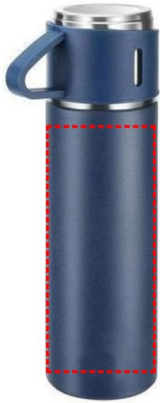

[DWGL 3196] SAFFLE - Giftology Family Set of Vacuum Flask & Two Cups - Navy Blue

ROUND

- Round Laser Engraving
- Round Digital Print
- Silk Screen Printing

Area Width: 70 mm
Area Height: 155 mm

FRONT

- Laser Engraving
- Digital (UV) Print

Area Width: 25 mm
Area Height: 155 mm

360

- Laser Engraving 360° [Edge to Edge]
- Digital print 360° [Edge to Edge]

Area Width: 230 mm
Area Height: 155 mm