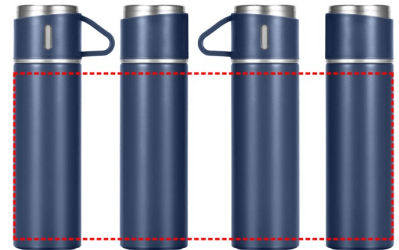

[DWGL 3196] SAFFLE - Giftology Family Set of Vacuum Flask & Two Cups - Navy Blue

ROUND

- Round Laser Engraving
- Round Digital Print
- Silk Screen Printing

Area Width: 70 mm
Area Height: 155 mm

FRONT

- Laser Engraving
- Digital (UV) Print

Area Width: 25 mm
Area Height: 155 mm

360

- Laser Engraving 360° [Edge to Edge]
- Digital print 360° [Edge to Edge]

Area Width: 230 mm
Area Height: 155 mm