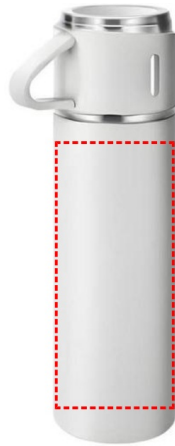

[DWGL 3195] SAFFLE - Giftology Family Set of Vacuum Flask & Two Cups - White

360

- Laser Engraving 360°
[Edge to Edge]
- Digital print 360°
[Edge to Edge]

Area Width: 230 mm
Area Height: 155 mm

ROUND

- Round Laser Engraving
- Round Digital Print
- Silk Screen Printing

Area Width: 70 mm
Area Height: 155 mm

FRONT

- Laser Engraving
- Digital (UV) Print

Area Width: 25 mm
Area Height: 155 mm