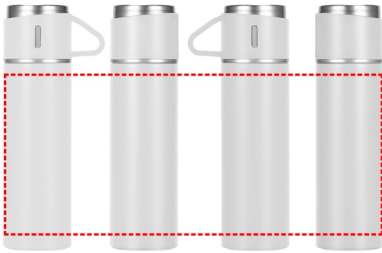

[DWGL 3195] SAFFLE - Giftology Family Set of Vacuum Flask & Two Cups - White

360

- Laser Engraving 360°
[Edge to Edge]
- Digital print 360°
[Edge to Edge]

Area Width: 230 mm
Area Height: 155 mm

ROUND

- Round Laser Engraving
- Round Digital Print
- Silk Screen Printing

Area Width: 70 mm
Area Height: 155 mm

FRONT

- Laser Engraving
- Digital (UV) Print

Area Width: 25 mm
Area Height: 155 mm