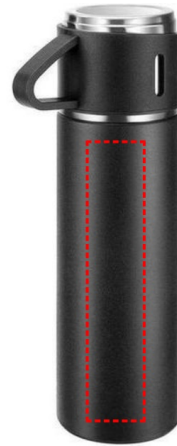

[DWGL 3194] SAFFLE - Giftology Family Set of Vacuum Flask & Two Cups - Black

360

- Laser Engraving 360°
[Edge to Edge]
- Digital print 360°
[Edge to Edge]

Area Width: 230 mm
Area Height: 155 mm

ROUND

- Round Laser Engraving
- Round Digital Print
- Silk Screen Printing

Area Width: 70 mm
Area Height: 155 mm

FRONT

- Laser Engraving
- Digital (UV) Print

Area Width: 25 mm
Area Height: 155 mm