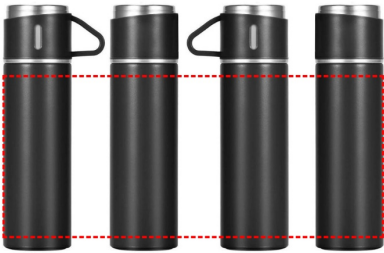

[DWGL 3194] SAFFLE - Giftology Family Set of Vacuum Flask & Two Cups - Black

360

- Laser Engraving 360°
[Edge to Edge]
- Digital print 360°
[Edge to Edge]

Area Width: 230 mm
Area Height: 155 mm

ROUND

- Round Laser Engraving
- Round Digital Print
- Silk Screen Printing

Area Width: 70 mm
Area Height: 155 mm

FRONT

- Laser Engraving
- Digital (UV) Print

Area Width: 25 mm
Area Height: 155 mm