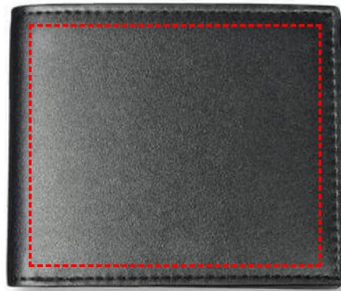

[GSG L 9538] BIBURY - Set of Men's Wallet, Key Chain and Pen - Black

TOP OF BOX

- Debossing
- Silk Screen Printing

Area Width: 160 mm
Area Height: 120 mm

FRONT OF WALLET

- Debossing
- Silk Screen Printing

Area Width: 85 mm
Area Height: 70 mm

FRONT OF WALLET

- Digital (Decal UV) Print
- Laser engraving

Area Width: 15 mm
Area Height: 7 mm

RIGHT OF BARREL

- Laser engraving
- Digital (UV) Print

Area Width: 65 mm
Area Height: 6 mm

LEFT OF BARREL

- Laser engraving
- Digital (UV) Print

Area Width: 65 mm
Area Height: 6 mm