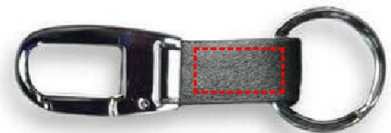

[GSG L 9538] BIBURY - Set of Men's Wallet, Key Chain and Pen - Black

TOP OF BOX

- Debossing
- Silk Screen Printing

Area Width: 160 mm
Area Height: 120 mm

FRONT OF WALLET

- Debossing
- Silk Screen Printing

Area Width: 85 mm
Area Height: 70 mm

FRONT OF WALLET

- Digital (Decal UV) Print
- Laser engraving

Area Width: 15 mm
Area Height: 7 mm

RIGHT OF BARREL

- Laser engraving
- Digital (UV) Print

Area Width: 65 mm
Area Height: 6 mm

LEFT OF BARREL

- Laser engraving
- Digital (UV) Print

Area Width: 65 mm
Area Height: 6 mm