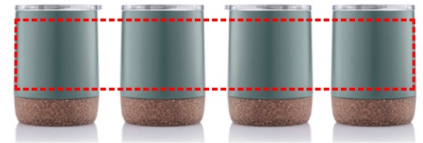

# [DWHL 3135] GOUDA - Hans Larsen Vacuum Mug With Cork Base - Green

---

ROUND

- Round Laser Engraving
- Round Digital Print
- Silk Screen Printing

**Area Width:** 60 mm

**Area Height:** 60 mm

FRONT

- Laser Engraving
- Digital (UV) Print

**Area Width:** 25 mm

**Area Height:** 60 mm

360

- Laser Engraving 360° [Edge to Edge]
- Digital print 360° [Edge to Edge]

**Area Width:** 220 mm

**Area Height:** 60 mm