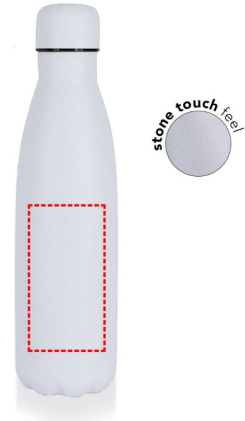

# [DWGL 3130] RONDA - Stone Touch Insulated Water Bottle - White

---

360

- Laser Engraving 360°  
[Edge to Edge]
- Digital print 360°  
[Edge to Edge]

**Area Width:** 220 mm  
**Area Height:** 100 mm

FRONT

- Laser Engraving
- Digital (UV) Print

**Area Width:** 25 mm  
**Area Height:** 100 mm

ROUND

- Round Laser Engraving
- Round Digital Print
- Silk Screen Printing

**Area Width:** 60 mm  
**Area Height:** 100 mm