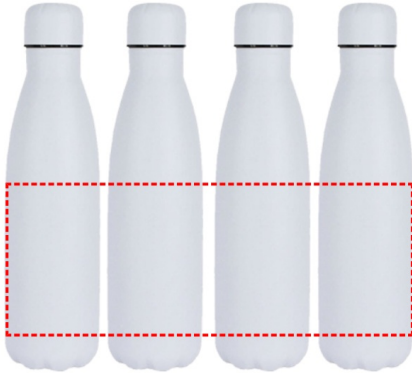

# [DWGL 3130] RONDA - Stone Touch Insulated Water Bottle - White

---

360

- Laser Engraving 360°  
[Edge to Edge]
- Digital print 360°  
[Edge to Edge]

**Area Width:** 220 mm  
**Area Height:** 100 mm

FRONT

- Laser Engraving
- Digital (UV) Print

**Area Width:** 25 mm  
**Area Height:** 100 mm

ROUND

- Round Laser Engraving
- Round Digital Print
- Silk Screen Printing

**Area Width:** 60 mm  
**Area Height:** 100 mm