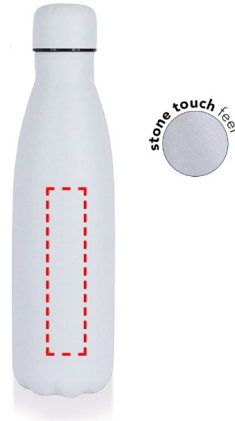

# [DWGL 3130] RONDA - Stone Touch Insulated Water Bottle - White

---

360

- Laser Engraving 360°  
[Edge to Edge]
- Digital print 360°  
[Edge to Edge]

**Area Width:** 220 mm  
**Area Height:** 100 mm

FRONT

- Laser Engraving
- Digital (UV) Print

**Area Width:** 25 mm  
**Area Height:** 100 mm

ROUND

- Round Laser Engraving
- Round Digital Print
- Silk Screen Printing

**Area Width:** 60 mm  
**Area Height:** 100 mm