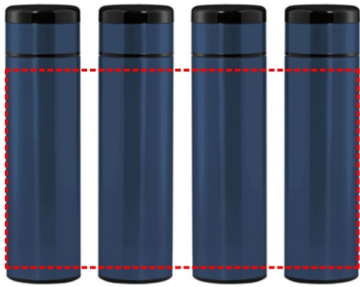

# [DWGL 3119] KOVEL - Giftology Double Walled Insulated Flask with Temperature Lid - Blue

---

360

- Laser Engraving 360°  
[Edge to Edge]
- Digital print 360°  
[Edge to Edge]

**Area Width:** 210 mm  
**Area Height:** 180 mm

FRONT

- Laser Engraving
- Digital (UV) Print

**Area Width:** 25 mm  
**Area Height:** 180 mm

ROUND

- Round Laser Engraving
- Round Digital Print
- Silk Screen Printing

**Area Width:** 60 mm  
**Area Height:** 100 mm