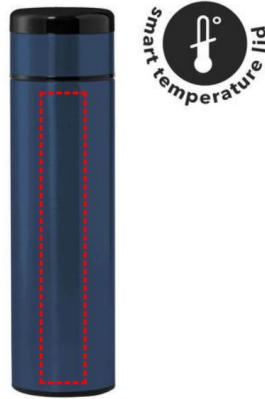

# [DWGL 3119] KOVEL - Giftology Double Walled Insulated Flask with Temperature Lid - Blue

---

360

- Laser Engraving 360°  
[Edge to Edge]
- Digital print 360°  
[Edge to Edge]

**Area Width:** 210 mm  
**Area Height:** 180 mm

FRONT

- Laser Engraving
- Digital (UV) Print

**Area Width:** 25 mm  
**Area Height:** 180 mm

ROUND

- Round Laser Engraving
- Round Digital Print
- Silk Screen Printing

**Area Width:** 60 mm  
**Area Height:** 100 mm