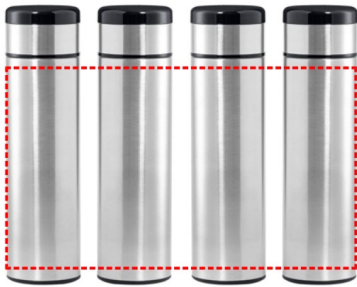

[DWGL 3118] KOVEL - Giftology Double Walled Insulated Flask with Temperature Lid - Silver

360

- Laser Engraving 360°
[Edge to Edge]
- Digital print 360°
[Edge to Edge]

Area Width: 210 mm
Area Height: 180 mm

ROUND

- Round Laser Engraving
- Round Digital Print
- Silk Screen Printing

Area Width: 60 mm
Area Height: 100 mm

FRONT

- Laser Engraving
- Digital (UV) Print

Area Width: 25 mm
Area Height: 180 mm