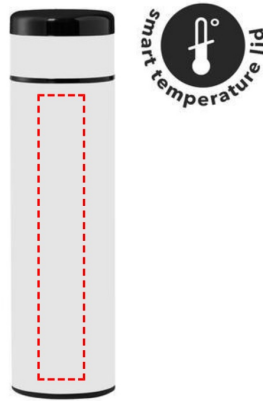

[DWGL 3117] KOVEL - Giftology Double Walled Insulated Flask with Temperature Lid - White

360

- Laser Engraving 360°
[Edge to Edge]
- Digital print 360°
[Edge to Edge]

Area Width: 210 mm
Area Height: 180 mm

FRONT

- Laser Engraving
- Digital (UV) Print

Area Width: 25 mm
Area Height: 180 mm

ROUND

- Round Laser Engraving
- Round Digital Print
- Silk Screen Printing

Area Width: 60 mm
Area Height: 100 mm