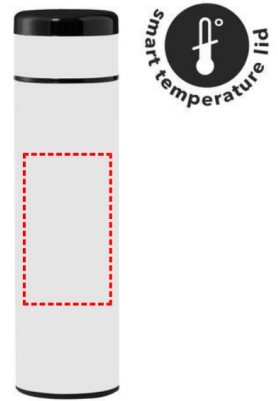

[DWGL 3117] KOVEL - Giftology Double Walled Insulated Flask with Temperature Lid - White

360

- Laser Engraving 360°
[Edge to Edge]
- Digital print 360°
[Edge to Edge]

Area Width: 210 mm
Area Height: 180 mm

FRONT

- Laser Engraving
- Digital (UV) Print

Area Width: 25 mm
Area Height: 180 mm

ROUND

- Round Laser Engraving
- Round Digital Print
- Silk Screen Printing

Area Width: 60 mm
Area Height: 100 mm