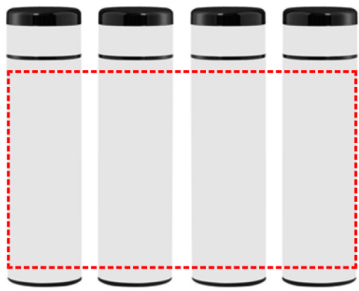

[DWGL 3117] KOVEL - Giftology Double Walled Insulated Flask with Temperature Lid - White

360

- Laser Engraving 360°
[Edge to Edge]
- Digital print 360°
[Edge to Edge]

Area Width: 210 mm
Area Height: 180 mm

FRONT

- Laser Engraving
- Digital (UV) Print

Area Width: 25 mm
Area Height: 180 mm

ROUND

- Round Laser Engraving
- Round Digital Print
- Silk Screen Printing

Area Width: 60 mm
Area Height: 100 mm