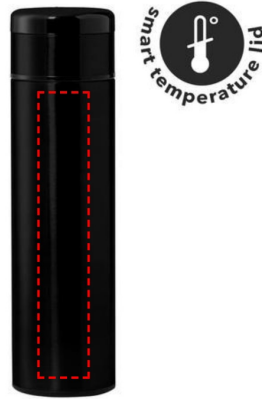

# [DWGL 3116] KOVEL - Giftology Double Walled Insulated Flask with Temperature Lid - Black

---

360

- Laser Engraving 360°  
[Edge to Edge]
- Digital print 360°  
[Edge to Edge]

**Area Width:** 210 mm  
**Area Height:** 180 mm

FRONT

- Laser Engraving
- Digital (UV) Print

**Area Width:** 25 mm  
**Area Height:** 180 mm

ROUND

- Round Laser Engraving
- Round Digital Print
- Silk Screen Printing

**Area Width:** 60 mm  
**Area Height:** 100 mm