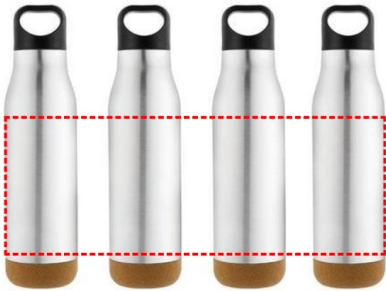

[DWGL 3110] CREIL - Giftology Insulated Water Bottle with Cork Base - Steel

360

- Laser Engraving 360°
[Edge to Edge]
- Digital print 360°
[Edge to Edge]

Area Width: 220 mm
Area Height: 140 mm

FRONT

- Laser Engraving
- Digital (UV) Print

Area Width: 25 mm
Area Height: 140 mm

ROUND

- Round Laser Engraving
- Round Digital Print
- Silk Screen Printing

Area Width: 60 mm
Area Height: 100 mm