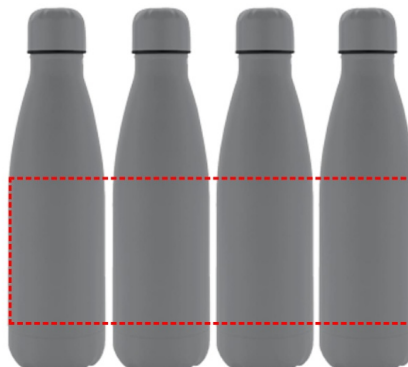

[GSGL 863] LAUTA - Giftology Set of Stainless Bottle, Notebook and Pen - Grey

FRONT NOTEBOOK LARGE

- Debossing [Edge to Edge]
- Digital (UV) Print [Edge to Edge]

Area Width: 115 mm
Area Height: 190 mm

FRONT NOTEBOOK SMALL

- Debossing
- Silk Screen Printing
- Digital (UV) Print

Area Width: 70 mm
Area Height: 50 mm

BOTTLE 360

- Laser Engraving 360° [Edge to Edge]
- Digital print 360° [Edge to Edge]

Area Width: 220 mm
Area Height: 100 mm

BOTTLE ROUND

- Round Laser Engraving
- Round Digital Print
- Silk Screen Printing

Area Width: 60 mm
Area Height: 100 mm

BOTTLE FRONT

- Laser Engraving
- Digital (UV) Print

Area Width: 25 mm
Area Height: 100 mm