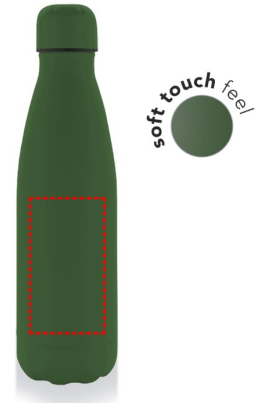

# [DWGL 369] GRODNO - Soft Touch Insulated Water Bottle - Green

---

360

- Laser Engraving 360°  
[Edge to Edge]
- Digital print 360°  
[Edge to Edge]

**Area Width:** 220 mm  
**Area Height:** 100 mm

FRONT

- Laser Engraving
- Digital (UV) Print

**Area Width:** 25 mm  
**Area Height:** 100 mm

ROUND

- Round Laser Engraving
- Round Digital Print
- Silk Screen Printing

**Area Width:** 60 mm  
**Area Height:** 100 mm