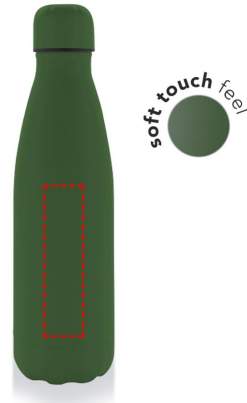

# [DWGL 369] GRODNO - Soft Touch Insulated Water Bottle - Green

---

360

- Laser Engraving 360°  
[Edge to Edge]
- Digital print 360°  
[Edge to Edge]

**Area Width:** 220 mm  
**Area Height:** 100 mm

FRONT

- Laser Engraving
- Digital (UV) Print

**Area Width:** 25 mm  
**Area Height:** 100 mm

ROUND

- Round Laser Engraving
- Round Digital Print
- Silk Screen Printing

**Area Width:** 60 mm  
**Area Height:** 100 mm