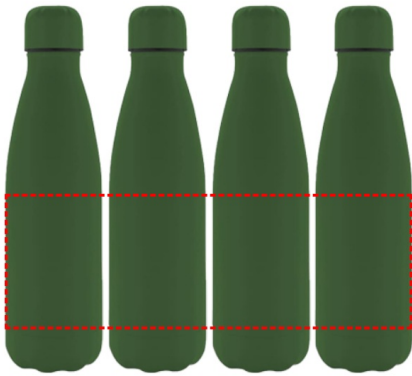

# [DWGL 369] GRODNO - Soft Touch Insulated Water Bottle - Green

---

360

- Laser Engraving 360°  
[Edge to Edge]
- Digital print 360°  
[Edge to Edge]

**Area Width:** 220 mm  
**Area Height:** 100 mm

FRONT

- Laser Engraving
- Digital (UV) Print

**Area Width:** 25 mm  
**Area Height:** 100 mm

ROUND

- Round Laser Engraving
- Round Digital Print
- Silk Screen Printing

**Area Width:** 60 mm  
**Area Height:** 100 mm