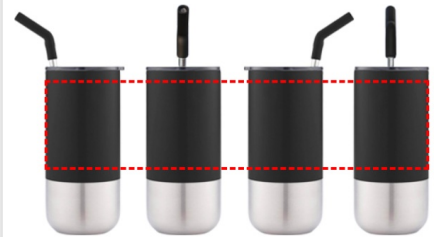

[DWHL 331] BORCULO - CHANGE Collection Insulated Tumbler with Reusable Straw - Black

FRONT

- Laser Engraving
- Digital (UV) Print

Area Width: 25 mm

Area Height: 100 mm

ROUND

- Round Laser Engraving
- Round Digital Print
- Silk Screen Printing

Area Width: 60 mm

Area Height: 10 mm

360

- Laser Engraving 360° [Edge to Edge]
- Digital print 360° [Edge to Edge]

Area Width: 250 mm

Area Height: 100 mm