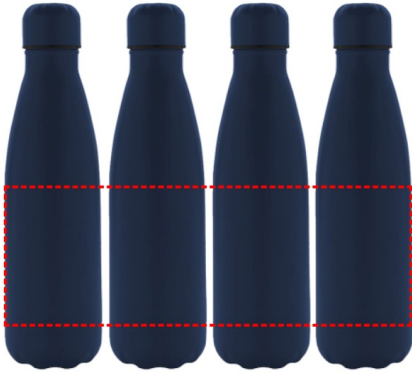

[DWGL 368] GRODNO - Soft Touch Insulated Water Bottle - Navy Blue

360

- Laser Engraving 360°
[Edge to Edge]
- Digital print 360°
[Edge to Edge]

Area Width: 220 mm
Area Height: 100 mm

FRONT

- Laser Engraving
- Digital (UV) Print

Area Width: 25 mm
Area Height: 100 mm

ROUND

- Round Laser Engraving
- Round Digital Print
- Silk Screen Printing

Area Width: 60 mm
Area Height: 100 mm