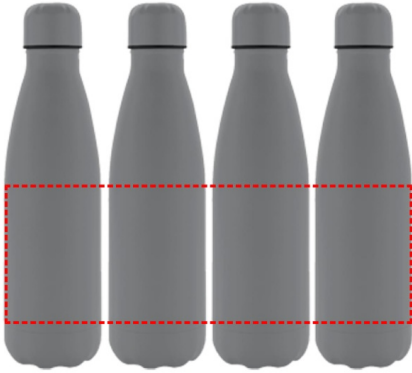

[DWGL 367] GRODNO - Soft Touch Insulated Water Bottle - Grey

360

- Laser Engraving 360°
[Edge to Edge]
- Digital print 360°
[Edge to Edge]

Area Width: 220 mm
Area Height: 100 mm

FRONT

soft touch feel

- Laser Engraving
- Digital (UV) Print

Area Width: 25 mm
Area Height: 100 mm

ROUND

soft touch feel

- Round Laser Engraving
- Round Digital Print
- Silk Screen Printing

Area Width: 60 mm
Area Height: 100 mm