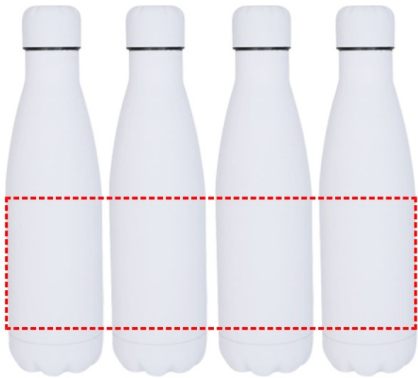

[DWGL 366] GRODNO - Soft Touch Insulated Water Bottle - White

360

- Laser Engraving 360°
[Edge to Edge]
- Digital print 360°
[Edge to Edge]

Area Width: 220 mm
Area Height: 100 mm

FRONT

- Laser Engraving
- Digital (UV) Print

Area Width: 25 mm
Area Height: 100 mm

ROUND

- Round Laser Engraving
- Round Digital Print
- Silk Screen Printing

Area Width: 60 mm
Area Height: 100 mm