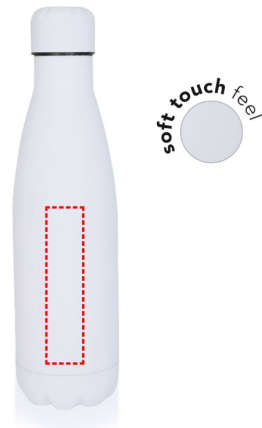

[DWGL 366] GRODNO - Soft Touch Insulated Water Bottle - White

360

- Laser Engraving 360°
[Edge to Edge]
- Digital print 360°
[Edge to Edge]

Area Width: 220 mm
Area Height: 100 mm

FRONT

- Laser Engraving
- Digital (UV) Print

Area Width: 25 mm
Area Height: 100 mm

ROUND

- Round Laser Engraving
- Round Digital Print
- Silk Screen Printing

Area Width: 60 mm
Area Height: 100 mm