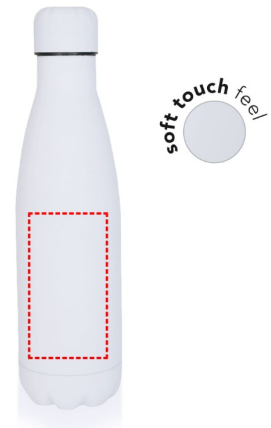

[DWGL 366] GRODNO - Soft Touch Insulated Water Bottle - White

360

- Laser Engraving 360°
[Edge to Edge]
- Digital print 360°
[Edge to Edge]

Area Width: 220 mm
Area Height: 100 mm

FRONT

- Laser Engraving
- Digital (UV) Print

Area Width: 25 mm
Area Height: 100 mm

ROUND

- Round Laser Engraving
- Round Digital Print
- Silk Screen Printing

Area Width: 60 mm
Area Height: 100 mm