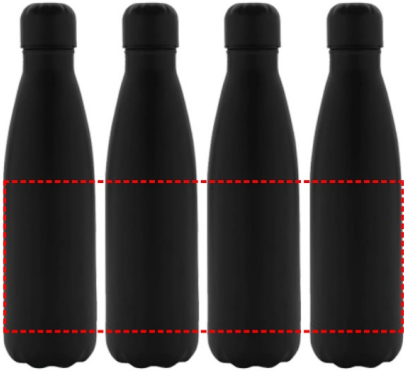

[DWGL 365] GRODNO - Soft Touch Insulated Water Bottle - Black

360

- Laser Engraving 360°
[Edge to Edge]
- Digital print 360°
[Edge to Edge]

Area Width: 220 mm
Area Height: 100 mm

FRONT

- Laser Engraving
- Digital (UV) Print

Area Width: 25 mm
Area Height: 100 mm

ROUND

- Round Laser Engraving
- Round Digital Print
- Silk Screen Printing

Area Width: 60 mm
Area Height: 100 mm